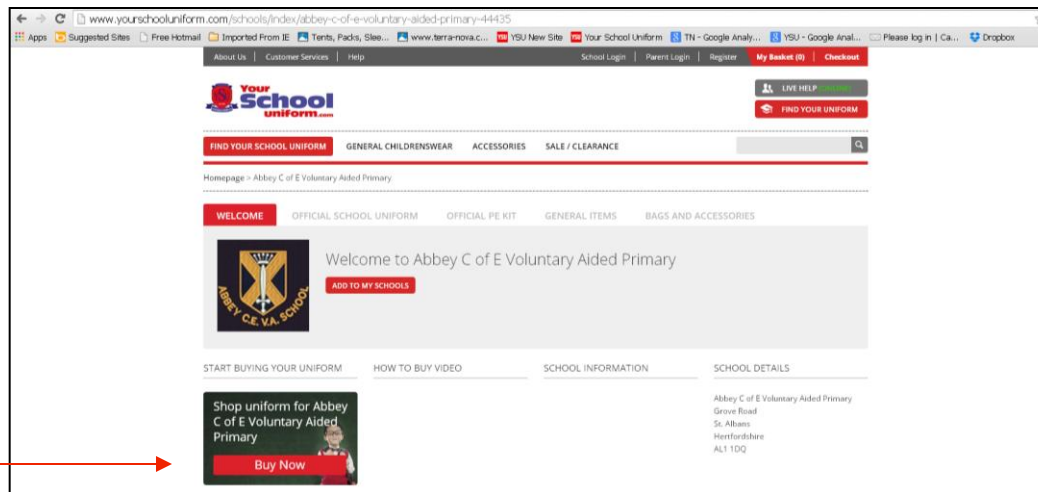

Step 3

Click 'Buy Now' and select quantities for required uniform, then click 'Buy Items.'