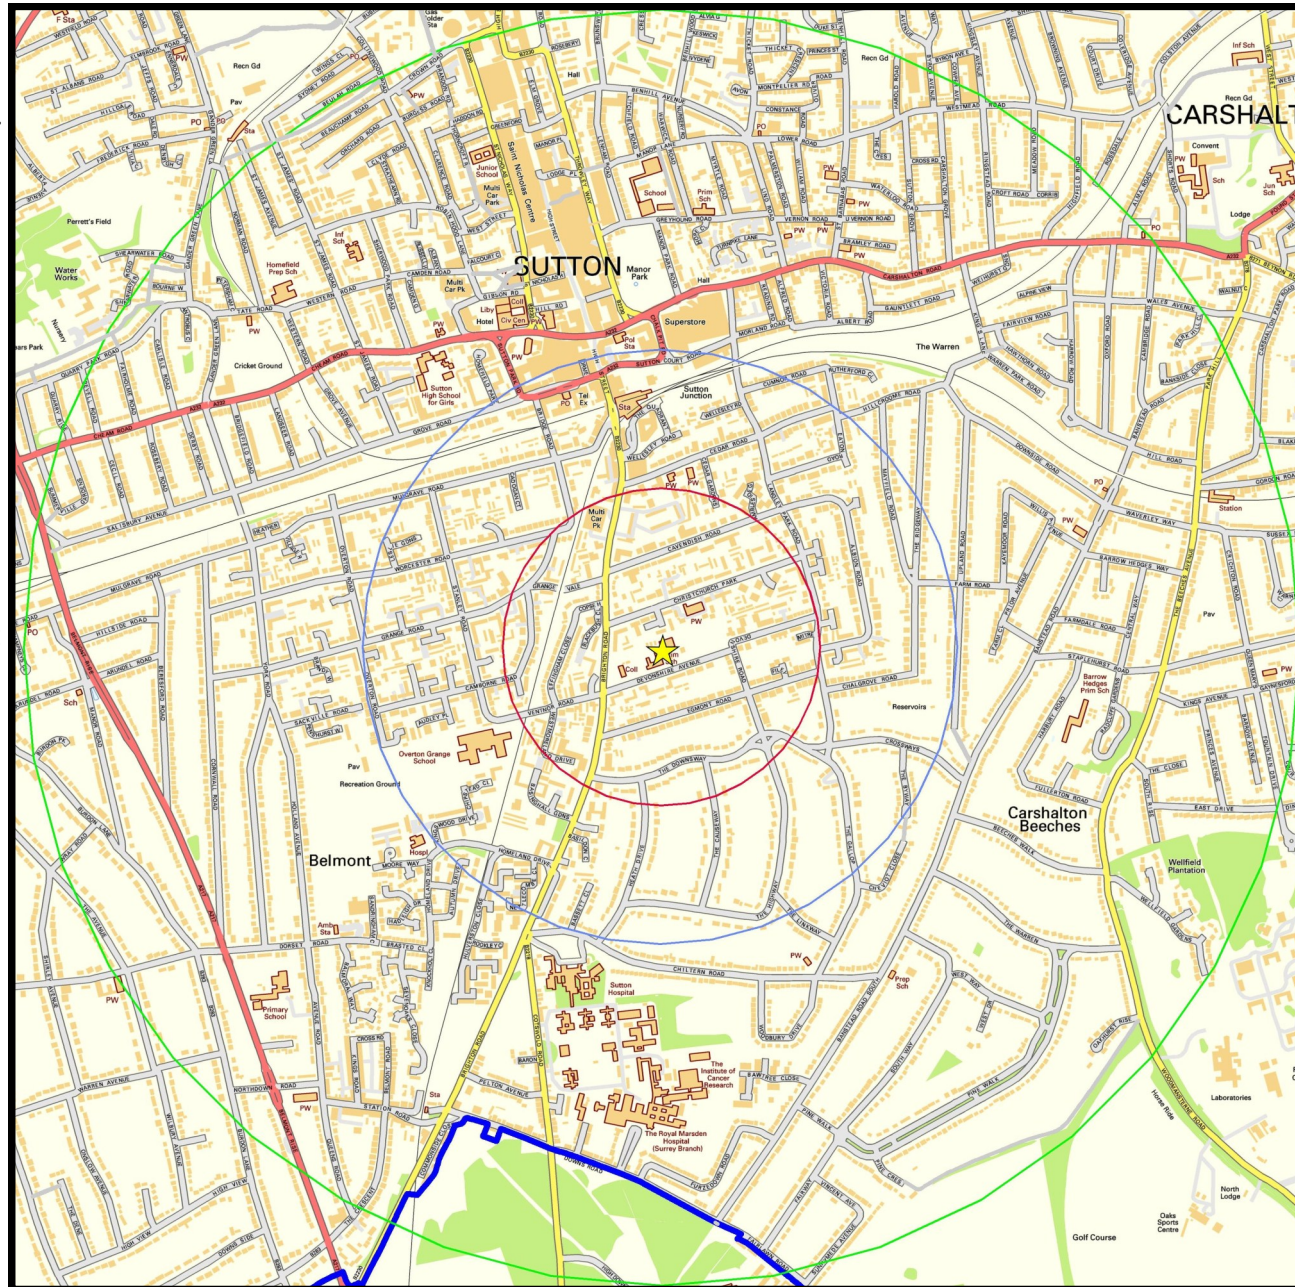

WoW is a scheme promoted by your school and Sutton Council to encourage families to walk to school.

WoW Walking Zones

How to join in with WoW

Your child will win a badge for each half term they walk to school once a week or more.*

Each time you walk to school your child will receive a sticker to stick on a classroom wallchart.

At the end of each half term each pupil who has achieved the required level of walking will win a badge.

There are 2 designs to collect over the Summer Term. Can you collect both of the badges below?

What if we can't walk all the way to school?

You can still win badges!

Simply park somewhere outside the red circle and walk the rest of the way. This is called 'park and stride'.

In this way you can:

- benefit from a short walk with your child;
- Enable your child to participate in WoW;
- Help the school keep a clearer and safer road outside the entrance.

Talk to your school to see if they recommend anywhere to park. There may be somewhere like a supermarket or large car park near the school.

Key to map

Red Line – 5 Minutes to School

Blue Line – 10 Minutes to School

Green Line – 1 Mile Radius